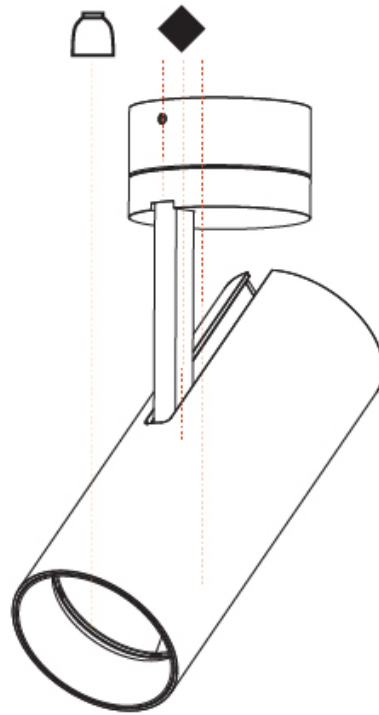

#### PHYSICAL

Shape: Cylinder
Diameter (mm): 75
Diameter (in): 2 <sup>15</sup> / <sub>16</sub>
Height (mm): 190
Height (in): 7 <sup>1</sup> / <sub>2</sub>
Max. Overall Height (mm): 235
Max. Overall Height (in): 9 <sup>1</sup> / <sub>4</sub>
Light Distribution: Adjustable / Direct
Weight (kg): 0.919
Weight (lbs): 2.02
Fixture Finish: SSR / BKV / CWI / CRY / HAB / LAG / UFT / ITA / RUA / RUR / MIC / FTG / MYG / TWT / LOD / PUS / FRO / FUP / KIA / POP / BLS / SPG / MEY / GOH / GUM / CHC / COM / ABZ / JAG / OBR / MOS / ROR
Fixture Material: Aluminum Die Cast

## IMAGINE 75 SURFACE

#### PHYSICAL

Shape: Cylinder  
 Diameter (mm): 75  
 Diameter (in): 2 <sup>15</sup>/<sub>16</sub>  
 Height (mm): 190  
 Height (in): 7 <sup>1</sup>/<sub>2</sub>  
 Max. Overall Height (mm): 235  
 Max. Overall Height (in): 9 <sup>1</sup>/<sub>4</sub>  
 Light Distribution: Adjustable / Direct  
 Weight (kg): 0.919  
 Weight (lbs): 2.02  
 Fixture Finish: SSR / BKV / CWI / CRY / HAB / LAG / UFT / ITA / RUA / RUR / MIC / FTG / MYG / TWT / LOD / PUS / FRO / FUP / KIA / POP / BLS / SPG / MEY / GOH / GUM / CHC / COM / ABZ / JAG / OBR / MOS / ROR  
 Fixture Material: Aluminum Die Cast