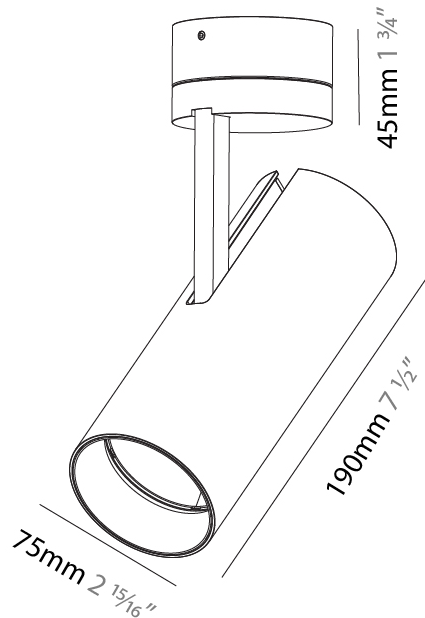

GENERAL

Series: Imagine
Subseries: Imagine 75
Brand: Prolicht
Division: Architectural
Mounting Type: Surface
Mounting Location: Ceiling
Subcategory: Spots

PHYSICAL

Shape: Cylinder
Diameter (mm): 75
Diameter (in): 2 ¹⁵/₁₆
Height (mm): 190
Height (in): 7 ¹/₂
Max. Overall Height (mm): 235
Max. Overall Height (in): 9 ¹/₄
Light Distribution: Adjustable / Direct
Weight (kg): 0.919
Weight (lbs): 2.02
Fixture Finish: SSR / BKV / CWI / CRY / HAB / LAG / UFT / ITA / RUA / RUR / MIC / FTG / MYG / TWT / LOD / PUS / FRO / FUP / KIA / POP / BLS / SPG / MEY / GOH / GUM / CHC / COM / ABZ / JAG / OBR / MOS / ROR
Fixture Material: Aluminum Die Cast

ELECTRICAL

Lamp Type: LED (Zhaga Standard)
Input Wattage (W): 13.2 / 16.5
Total Output Wattage (W): 12 / 15
Dimming: Tri-Mode (Non-Dimming and Phase Dimming (120Vac only) and 0-10V Dimming)
Driver Included: Yes
Driver Location: Integrated
Driver Type: Constant Current - Universal
Driver Class: Class 2
Input Voltage (V): 120 - 277
Constant Current (MA): 350

LED

Number of LEDs: 1
Color Temperature (°K): 2700 / 3000 / 3500 / 4000
Max. Delivered Lumen (lm): 870 / 970 / 1038 / 1060
CRI: >90 CRI
Lamp Life (hrs): 50000

OPTICAL

Reflector°: 10
Adjustability: Rotational 350°; Tilt 90°

RATINGS AND CERTIFICATIONS

Certified By: Certified for North American Standards
IP rating: IP20

PROJECT
TYPE
SPECIFIER
QUANTITY
DATE